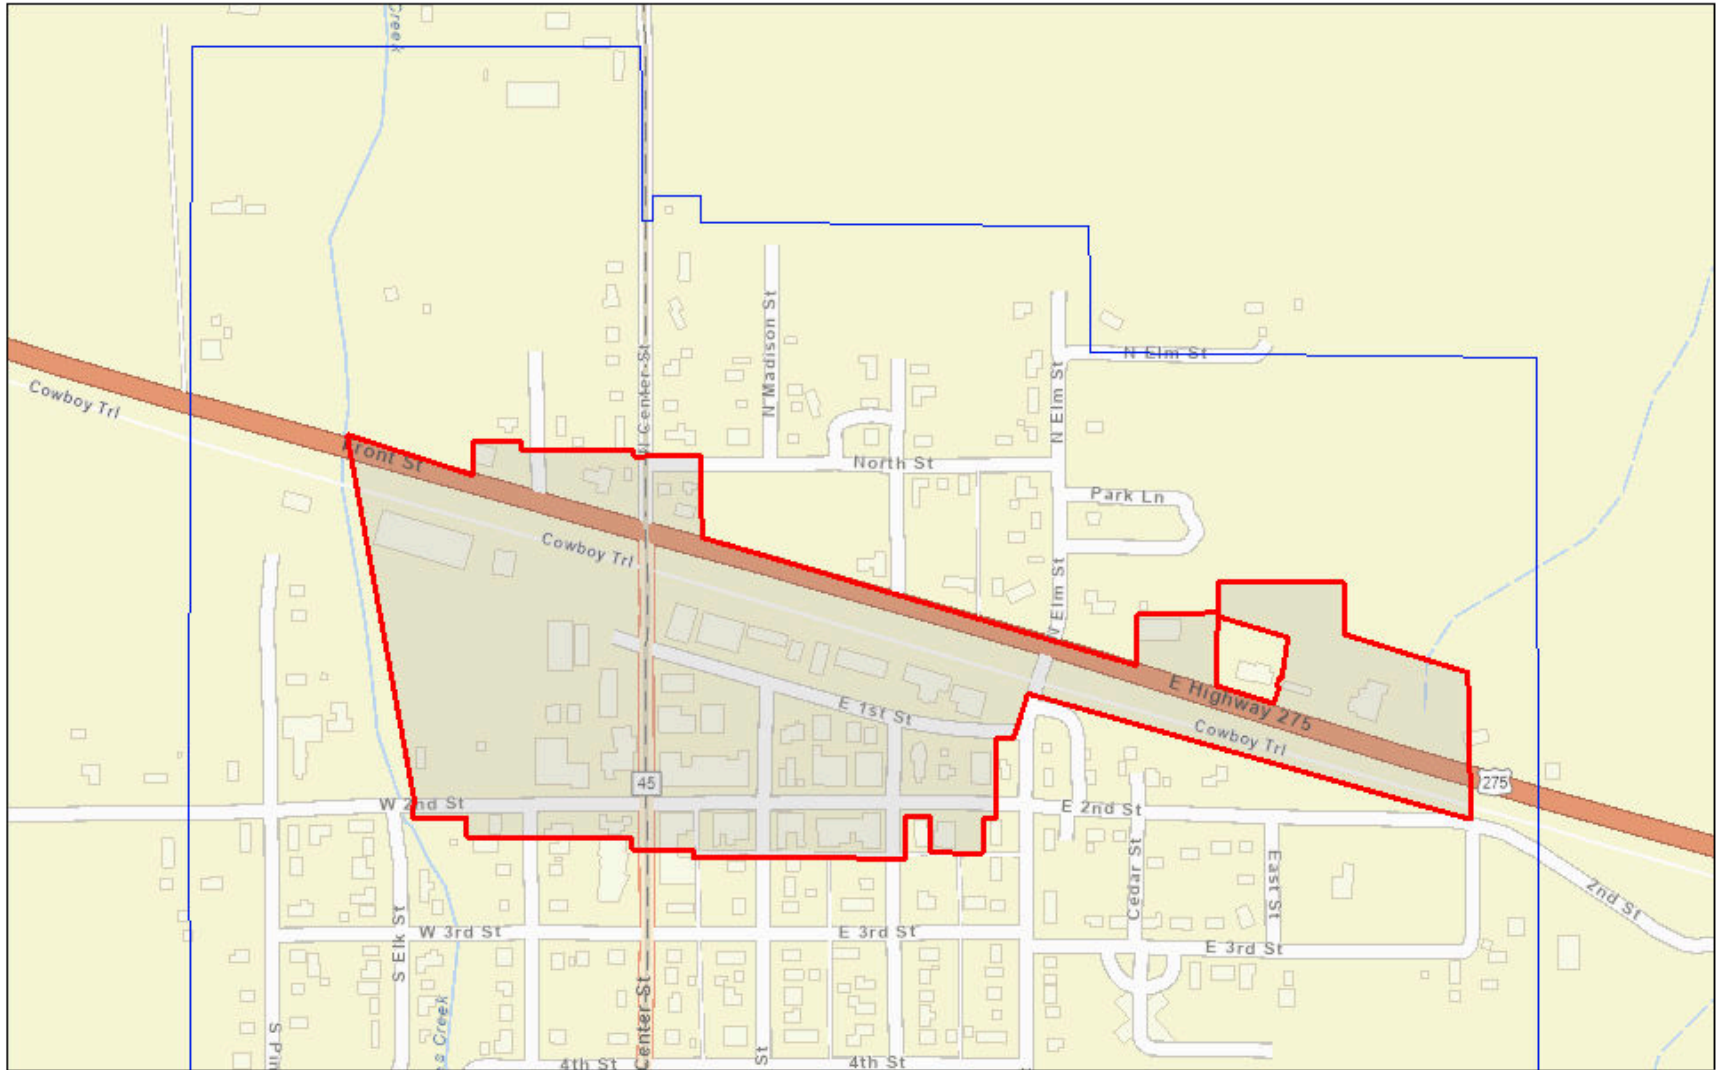

# Tilden 2024 DTR Application Target Area

9/13/2024

-  Tilden DTR Area
-  CITY BOUNDARY

Esri Community Maps Contributors, Nebraska Game & Parks Commission, © OpenStreetMap, Microsoft, Esri, TomTom, Garmin, SafeGraph